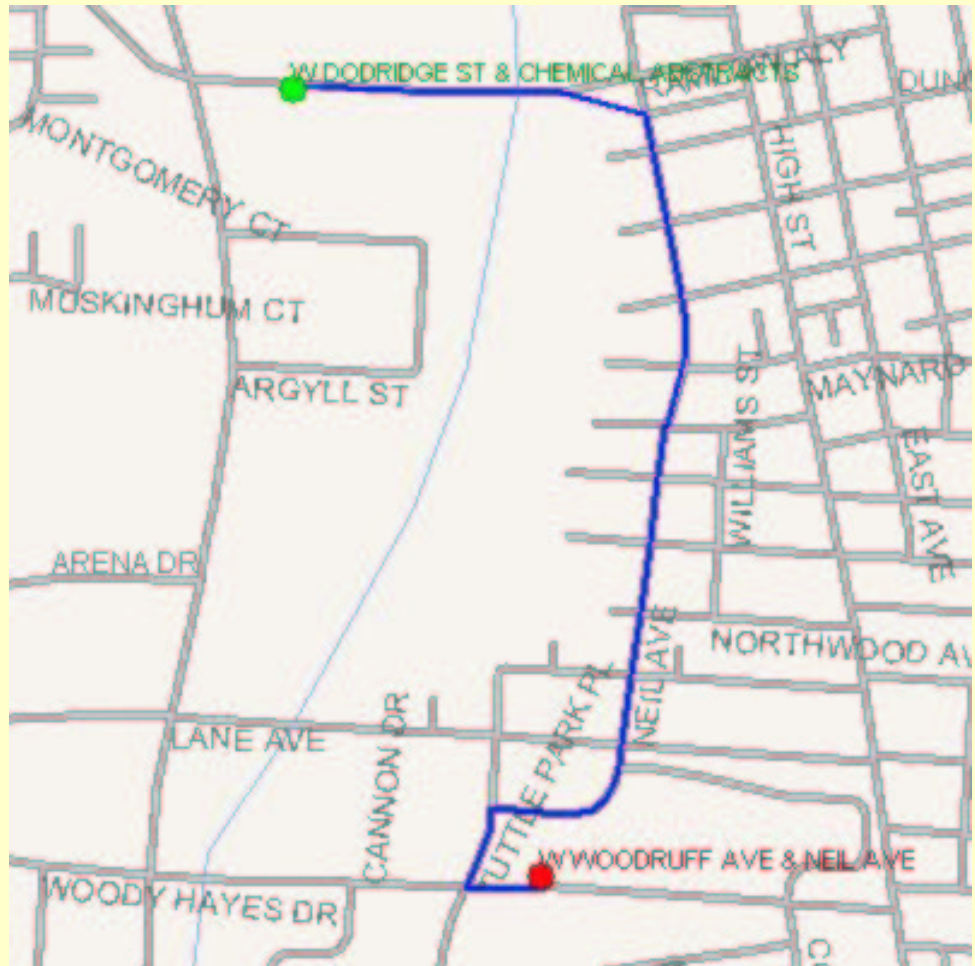

BUS #7 (COTA)

"Neil Ave/Whittier St"

(Trip duration ~5min)

Leaving at
**W DODDRIDGE ST &
CHEMICAL ABSTRACTS**
Going South/East to Campus

Friday	Saturday	Sunday
6:00a	1:11p	6:25a
6:20a	1:46p	7:10a
6:40a	2:05p	7:55a
7:00a	2:25p	8:40a
7:20a	2:40p	9:25a
7:42a	3:00p	10:10a
8:02a	3:22p	10:55a
8:26a	3:40p	11:40a
8:46a	4:04p	12:25p
9:16a	4:24p	1:10p
9:46a	4:44p	1:55p
10:15a	5:15p	2:40p
10:46a	5:46p	3:25p
11:15a	6:22p	4:10p
11:45a	6:57p	4:55p
12:15p	7:43p	5:40p
12:45p	8:27p	6:26p
	9:16p	7:11p
	10:01p	7:56p
	11:01p	8:41p
		9:21p

Leaving at
W WOODRUFF AVE & CURL DR
Going North/West to Red Roof

Friday	Saturday	Sunday
5:40a	1:17p	6:41a
6:03a	1:47p	7:26a
6:24a	2:17p	8:11a
6:44a	2:45p	8:56a
6:59a	3:07p	9:41a
7:24a	3:23p	10:26a
7:46a	3:48p	11:12a
8:06a	4:09p	11:57a
8:26a	4:29p	12:42p
8:46a	4:51p	1:27p
9:03a	5:11p	2:12p
9:23a	5:30p	2:57p
9:53a	5:51p	3:42p
10:23a	6:21p	4:27p
10:47a	6:40p	5:12p
11:17a	7:13p	5:57p
11:47a	7:43p	6:42p
12:17p	8:09p	7:26p
12:47p	8:46p	8:11p
	9:36p	8:56p
	10:31p	9:41p
	11:16p	10:26p